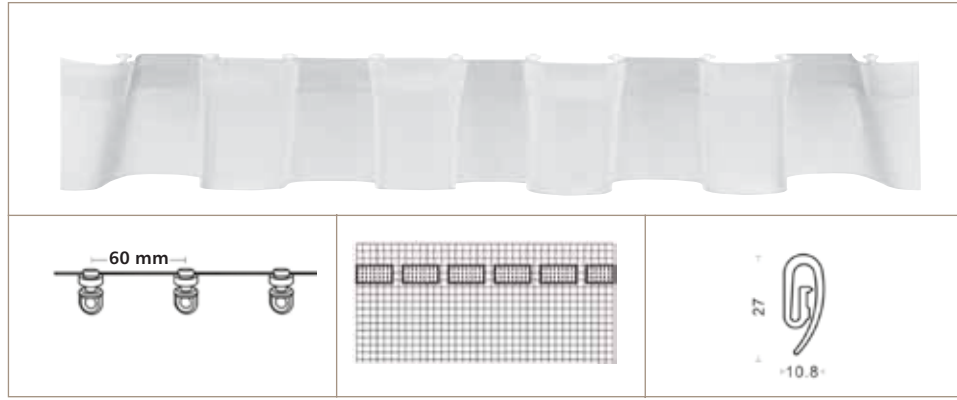

70022

70023