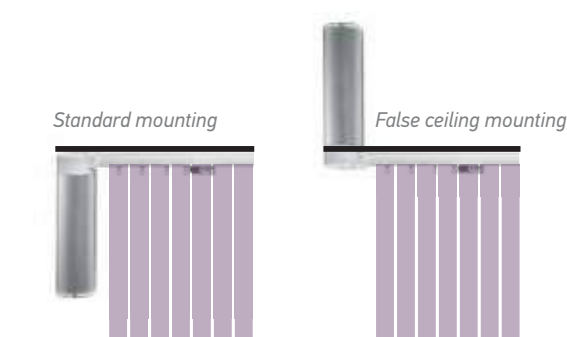

Motorised track main characteristics

	Glydea™ 35e DCT	Glydea™ 35e WT⁽¹⁾	Glydea™ 60e DCT	Glydea™ 60e WT⁽¹⁾
Power supply	90 V to 250 V 50/60 HZ			
Average linear speed	12.5 / 15 / 17 / 20 cm/s			
Power consumption	60 W		120 W	
Power cable type	3-wire cable	4-wire cable	3-wire cable	4-wire cable
Control connector type	RJ12	RJ12 for setup only	RJ12	
DCT Control circuit voltage	3.3 VDC	90 V to 250 V AC	3.3 VDC	90 V to 250 V AC
Motorised track noise level ⁽²⁾	43 dB(A) ⁽³⁾		42 dB(A) ⁽³⁾	
Certifications	c TUV us, CE, C-Tick, SASO		c TUV us, CCC, CE, C-Tick, SASO, T-mark	
Track maximum length	10 m		12 m	
Maximum number of junctions	2			
Minimum bending radius	300 mm			
Minimum curving radius	3 m			

⁽¹⁾ WT motors can be switched to DCT mode by connecting both direction wires to live.

⁽²⁾ Sound pressure level according to Somfy measurement standard.

⁽³⁾ At average linear speed 15 cm/s.

Motor dimensions (mm)

Large offer for all curtain types and shapes

	LATERAL OPENING	CENTRAL OPENING
Glydea™ 35e	35 kg / 10 m	35 kg / 10 m
Glydea™ 60e	60 kg / 12 m	60 kg / 12 m

Large choice of control systems

1. **Standard compatibilities**
2. Hotel or Home Automation dry contact or AC switching relays.
   - AC switches and control systems.
   - Double or triple push button switches.
   - Somfy or universal infrared transmitters.

Glydea™ can be equipped with plug in modules to interface with additional control technologies

RTS receivers, compatibility with all the Somfy RTS controls.

Easy installation

- From plug and play to more advanced solutions.
- Motor can be also hidden in false ceilings.
- Motor position (left or right) can be changed on site.
- Automatic or adjustable limit setting.
- One touch or swivel ceiling bracket.
- Integrated 24V power supply.