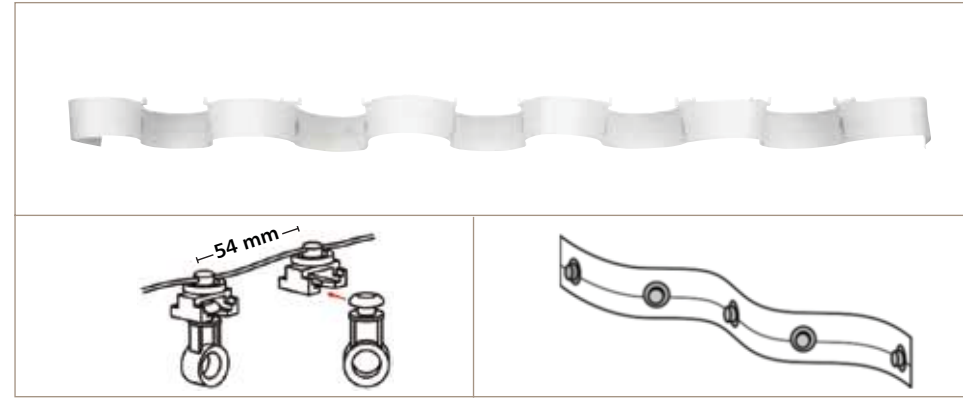

70022

70023

70044

70045

70020

70046

70047

70021

70048

70049

C	D	RAY	PİLE ORANI	X + Y	1	2	3	4	5	6	7
7 CM	7 CM	1	1 x 1,55	4 + 4 = 8 cm							
8 CM	7 CM	1	1 x 1,74	4 + 4 = 8 cm							
9 CM	7 CM	1	1 x 1,93	5 + 5 = 10 cm							
10 CM	7 CM	1	1 x 2,12	5 + 5 = 10 cm							
11 CM	7 CM	1	1 x 2,31	6 + 6 = 12 cm							
12 CM	7 CM	1	1 x 2,50	6 + 6 = 12 cm							
13 CM	7 CM	1	1 x 2,69	7 + 7 = 14 cm							
14 CM	7 CM	1	1 x 2,88	7 + 7 = 14 cm							
15 CM	7 CM	1	1 x 3,07	7 + 7 = 14 cm							

C	D	RAY	PİLE ORANI	X + Y
8,5 CM	6 CM	1	1 x 2,05	5 + 5 = 10 cm