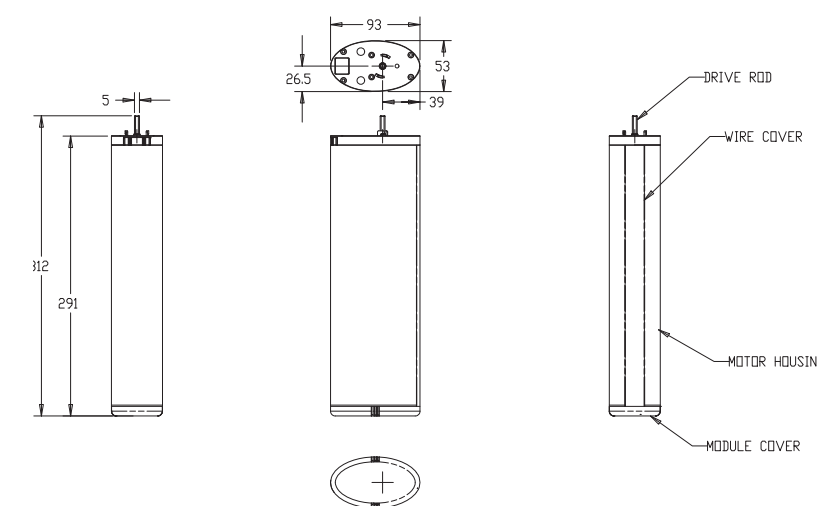

Motor dimensions (mm)

Large offer for all curtain types and shapes

	LATERAL OPENING	CENTRAL OPENING
Glydea™ 35e	35 kg / 10 m	35 kg / 10 m
Glydea™ 60e	60 kg / 12 m	60 kg / 12 m

Large choice of control systems

1. **Standard compatibilities**
2. Hotel or Home Automation dry contact or AC switching relays.
   - AC switches and control systems.
   - Double or triple push button switches.
   - Somfy or universal infrared transmitters.

Glydea™ can be equipped with plug in modules to interface with additional control technologies

RTS receivers, compatibility with all the Somfy RTS controls.

Easy installation

- From plug and play to more advanced solutions.
- Motor can be also hidden in false ceilings.
- Motor position (left or right) can be changed on site.
- Automatic or adjustable limit setting.
- One touch or swivel ceiling bracket.
- Integrated 24V power supply.